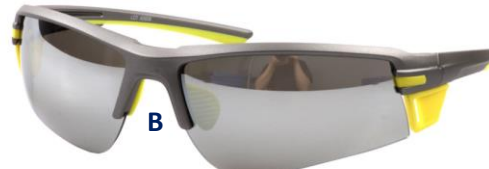

SUNGLASSES

All styles just $5.95!

A

A

A

B

B

B

C

C

C

A

A

A

B

B

B

C

C

C